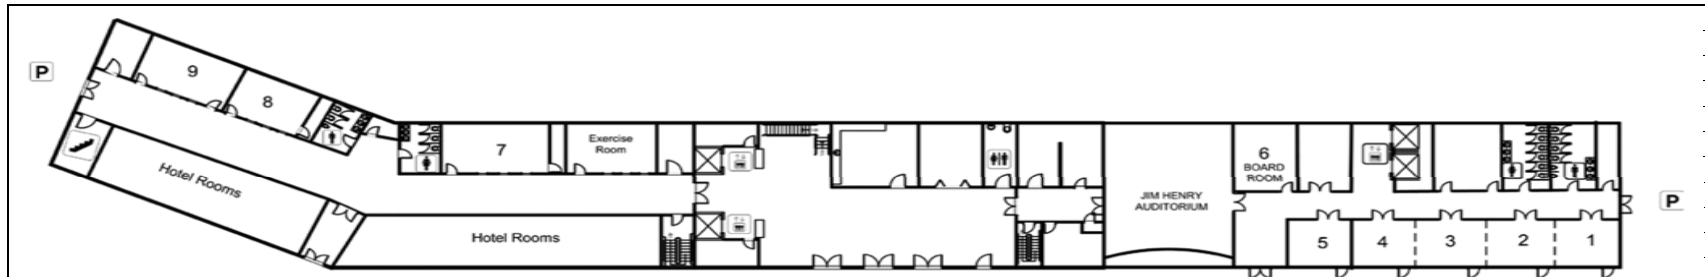

Mountain Laurel Conference Rooms

Mountain Laurel Classrooms with Jim Henry Auditorium

Room Number	Room Size	Chairs	Chairs & Tables
1 thru 4	103x24	180	72
1	24x24	40	18
2	24x25	40	18
3	24x25	40	18
4	24x29	45	21
5	24x27	45	21
6 (Board Room)	25x14	12	Fixed
7	24x26	40	24
8	24x26	40	24
9	24x26	40	24
Jim Henry Auditorium	48x59	214	Fixed